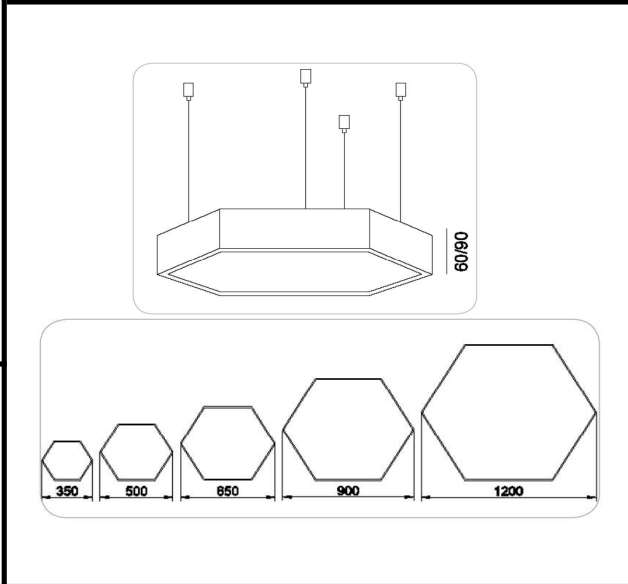

Dimension diagram

Remarks:-

Address: Plot #7 Saroorpur-Nangla Industrial Area,Ballabgarh-Sohna Road,Faridabad-121005
Email: info@sovitron.com